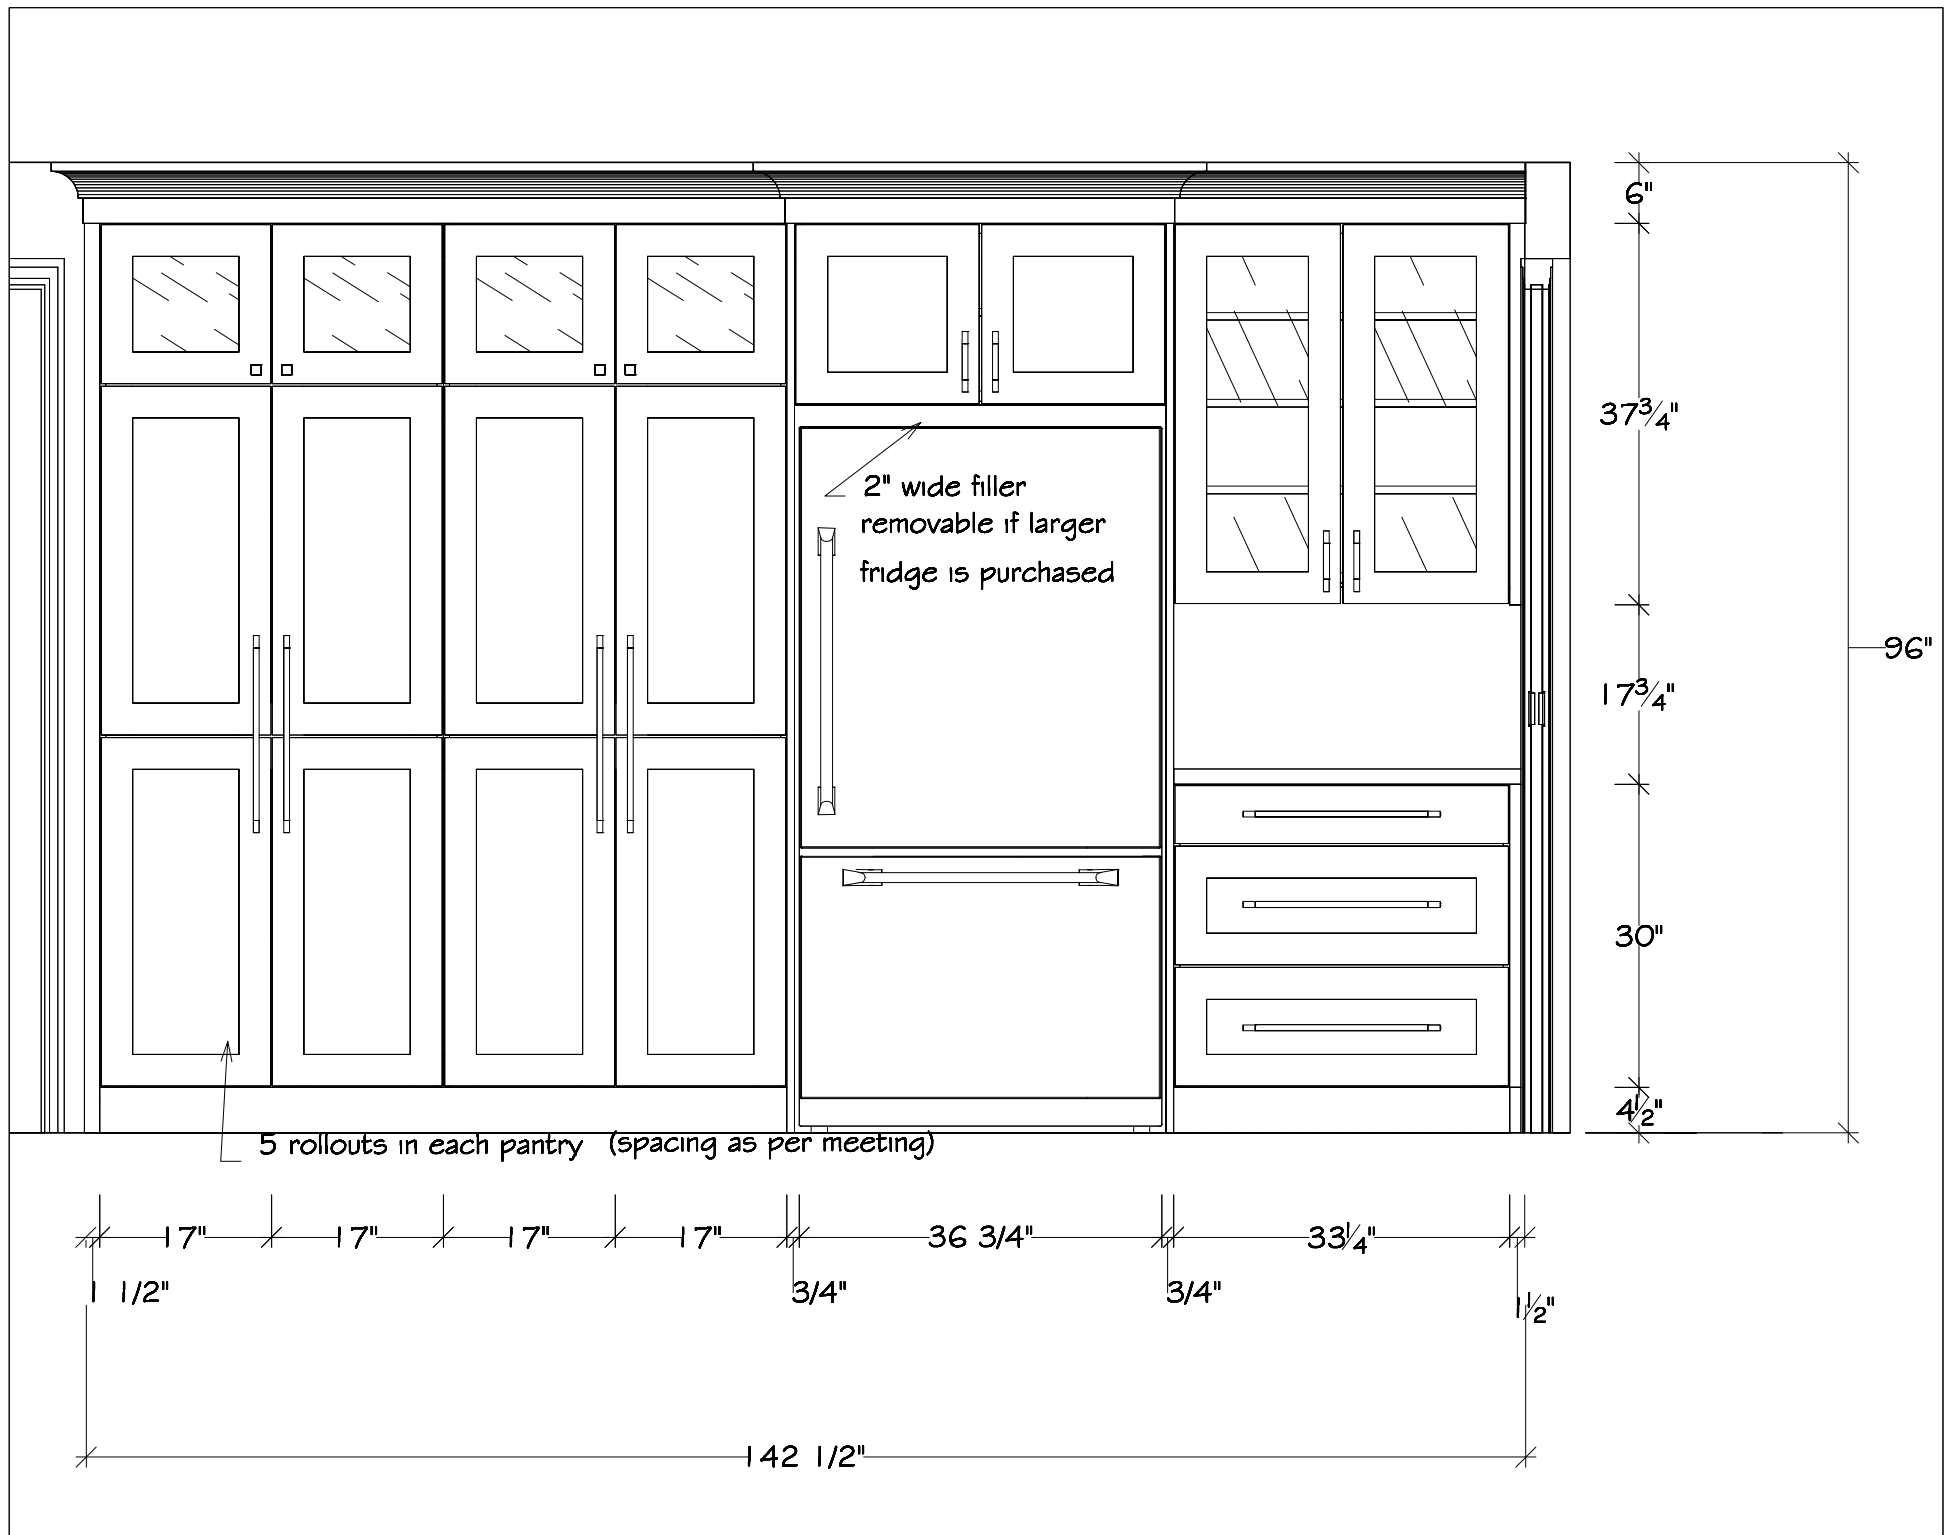

LED puck lighting  
to be installed in  
cap above sink

12" 1/2" 16 1/2" 3/4" 45 1/4" 3/4" 18 1/2" 37" 3/4"

3 1/2" 2 1/2"

light valance  
hidden behind door

36"

16 1/4" 96"

5 1/2" 34 1/2"

Tray divider for  
cutting boards

36" 36 1/4" 24" 12" 24" 1 1/2"

133 3/4"

$49\frac{3}{4}$ "

Tray divider  
Storage of cookie sheets etc.

36"

$3\frac{1}{2}$ "    28"    14"     $3\frac{1}{2}$ "

Copyright Halifax Cabinetry

This is an original design and must not be released or copied unless applicable fee has been paid or job order placed.