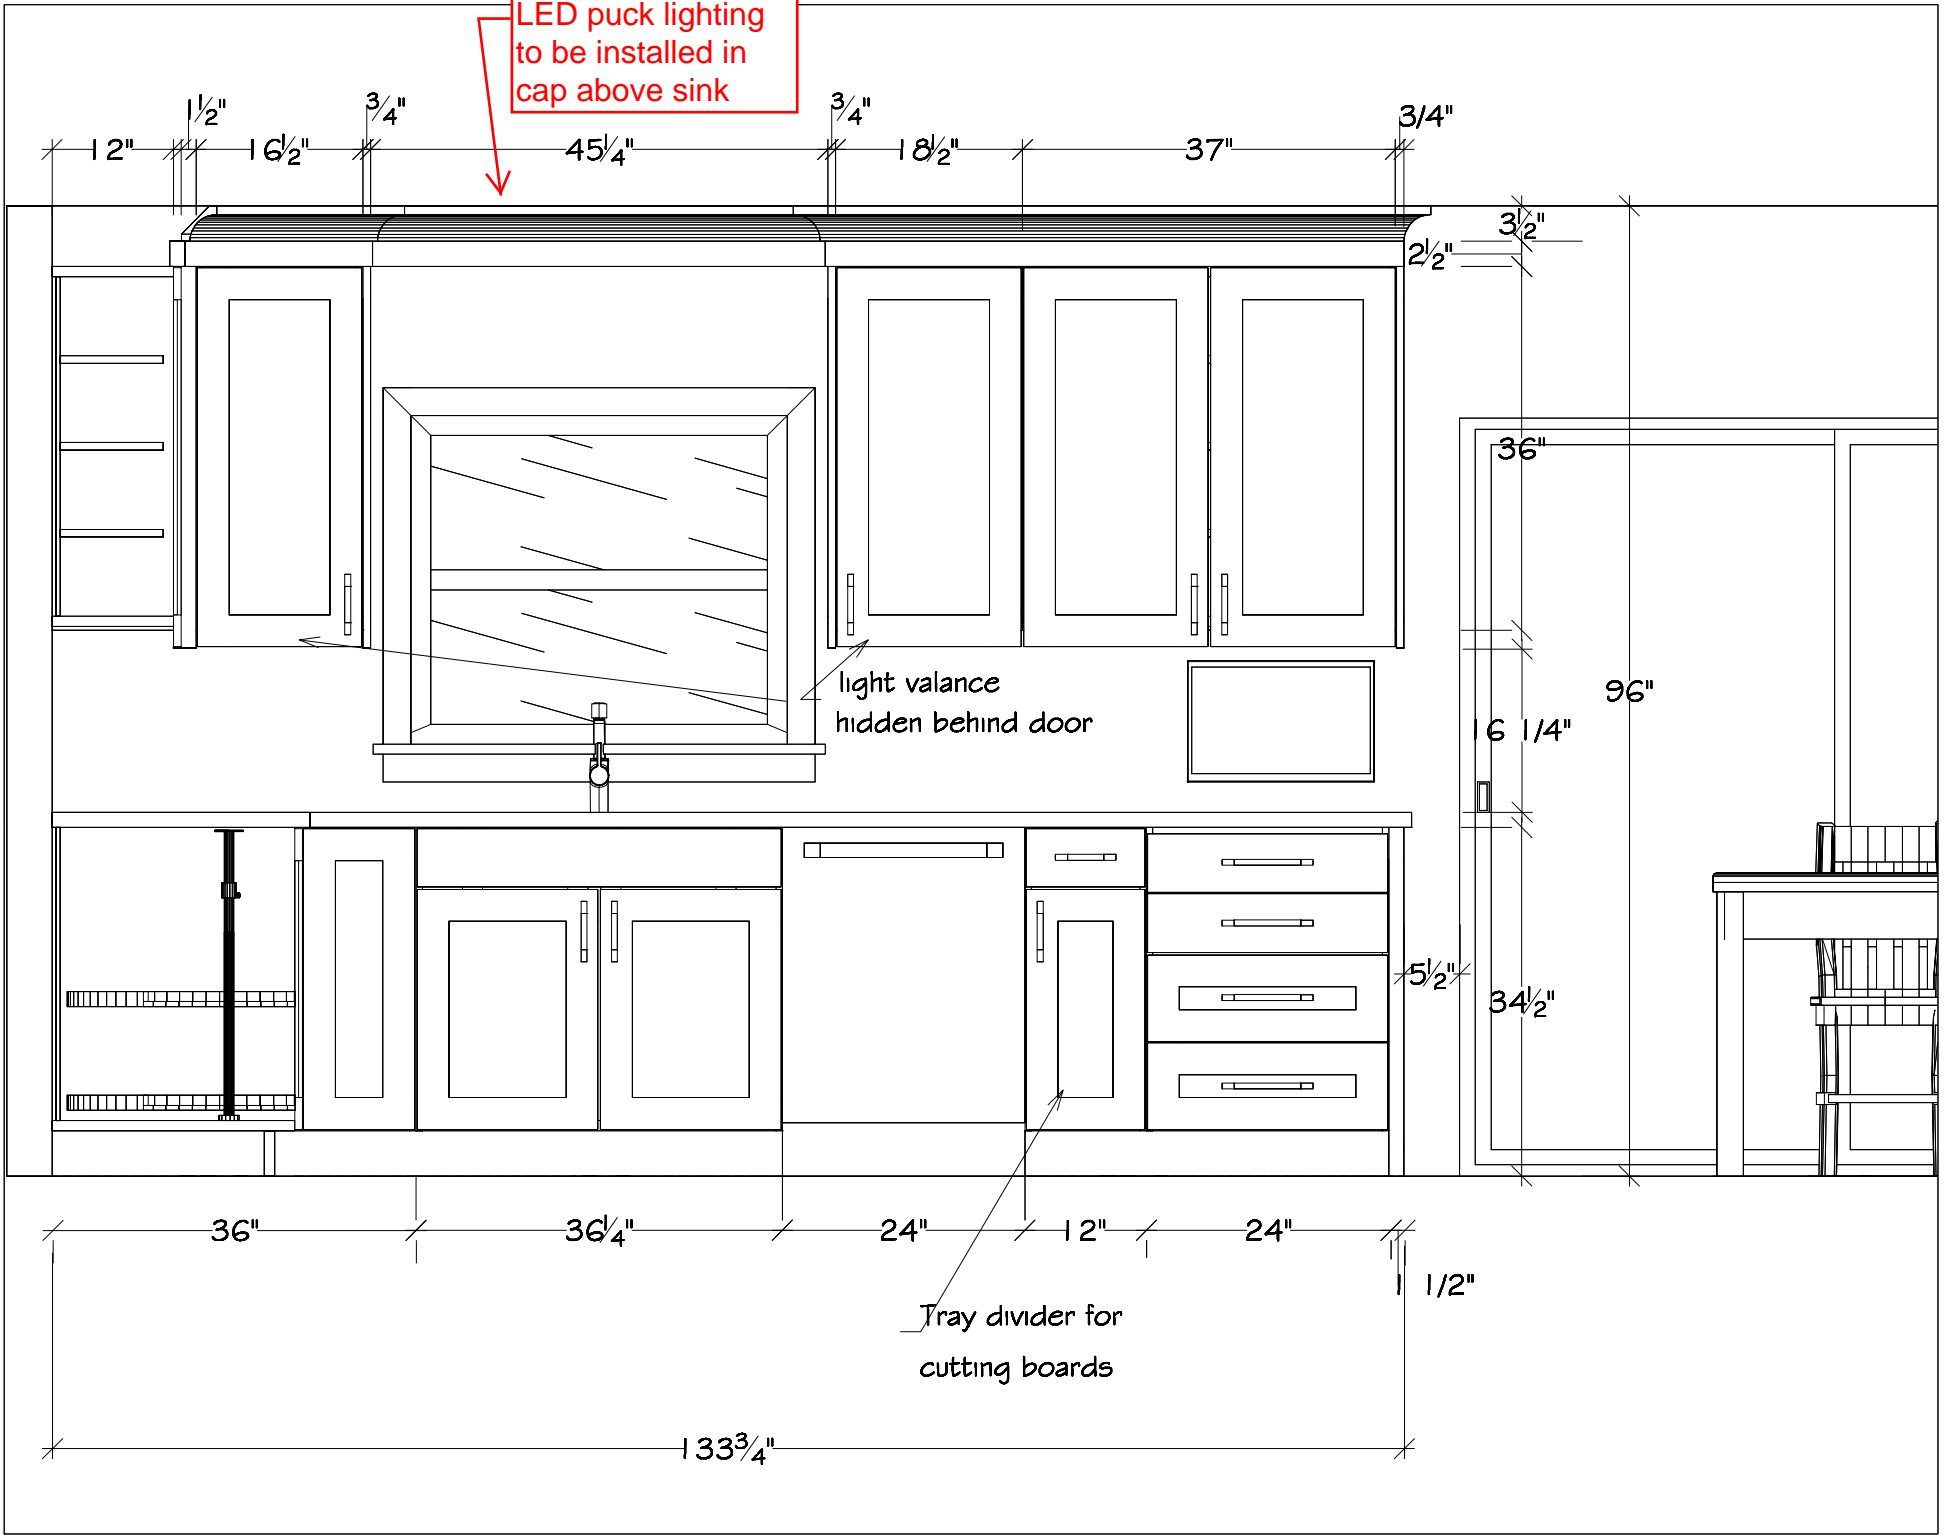

LED puck lighting  
to be installed in  
cap above sink

12" 1/2" 16 1/2" 3/4" 45 1/4" 3/4" 18 1/2" 37" 3/4"

3 1/2" 2 1/2"

light valance  
hidden behind door

36"

16 1/4" 96"

5 1/2" 34 1/2"

Tray divider for  
cutting boards

36" 36 1/4" 24" 12" 24" 1 1/2"

133 3/4"

$49\frac{3}{4}$ "

Tray divider  
Storage of cookie sheets etc.

36"

$3\frac{1}{2}$ "    28"    14"     $3\frac{1}{2}$ "

Copyright Halifax Cabinetry

This is an original design and must not be released or copied unless applicable fee has been paid or job order placed.