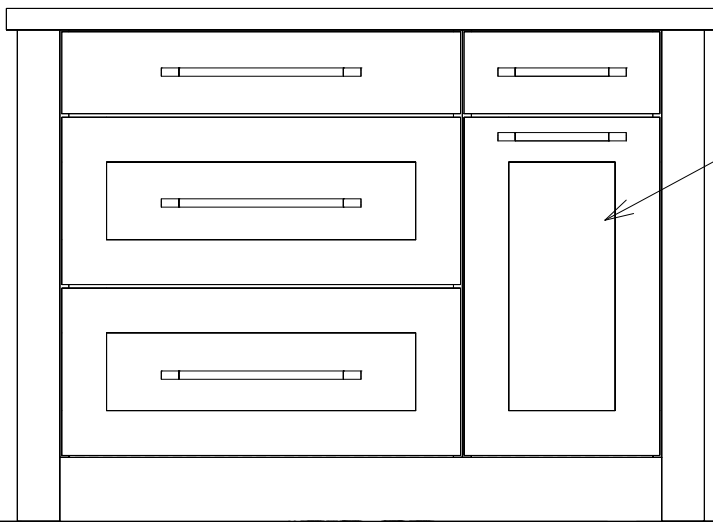

LED puck lighting  
to be installed in  
cap above sink

12" 1/2" 16 1/2" 3/4" 45 1/4" 3/4" 18 1/2" 37" 3/4"

3 1/2" 2 1/2"

light valance  
hidden behind door

36"

16 1/4" 96"

5 1/2" 34 1/2"

Tray divider for  
cutting boards

36" 36 1/4" 24" 12" 24" 1 1/2"

133 3/4"

$49\frac{3}{4}$ "

Tray divider  
Storage of cookie sheets etc.

36"

$3\frac{1}{2}$ "    28"    14"     $3\frac{1}{2}$ "

Copyright Halifax Cabinetry

This is an original design and must not be released or copied unless applicable fee has been paid or job order placed.